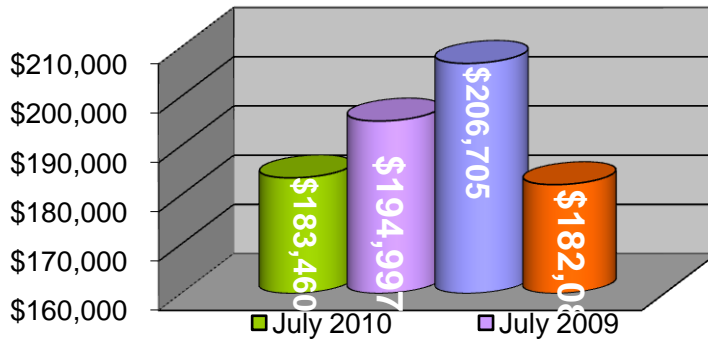

Southern Solano County July 2010

In Comparison to :

June 2010

July 2009

June 2009

Statistics based on
Single Family
Residential, Condo/Co-Op,
Farms & Ranches and
Mobile/Floating Homes
sold in Southern Solano County.

Southern Solano County Residential Adjusted Average* Selling Price

*Adjusted average does not include the high and low sales data.

Southern Solano County Residential Average Days On Market Comparison

Bay Area Real Estate Information Services, Inc.