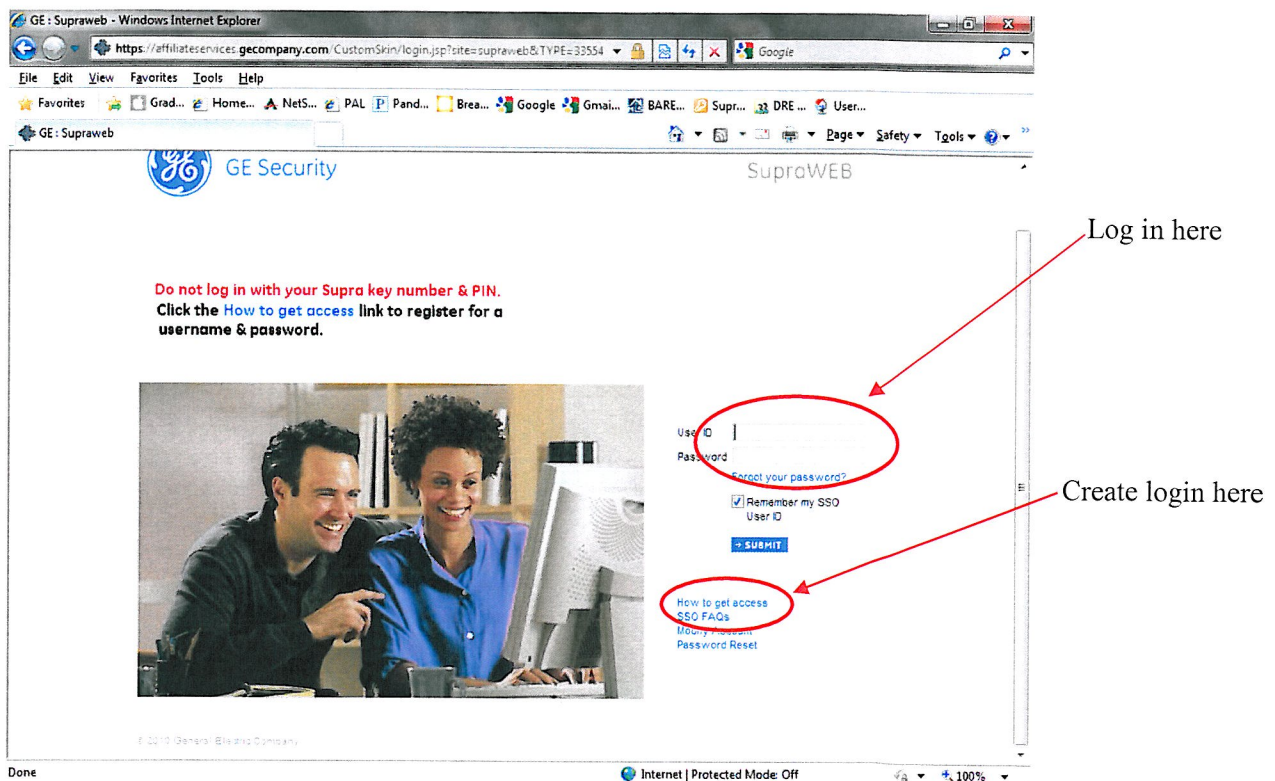

How to order your Supra eKey Adapter or Fob

For New Keyholders:

Once you receive your Welcome Email from BAREIS MLS®, you can call SUPRA directly at 1-877-699-6787 to order your eKey iPhone Adapter or the Blackberry/Android Fob.

For Current Keyholders:

1. Go to www.supraWEB.suprakim.com
2. Log in to SupraWEB. If you have not yet created a login to SupraWEB you will need to click on the “How to get access” link and follow the steps to create your SupraWEB log in. You will need your key serial number to create your SupraWEB login.