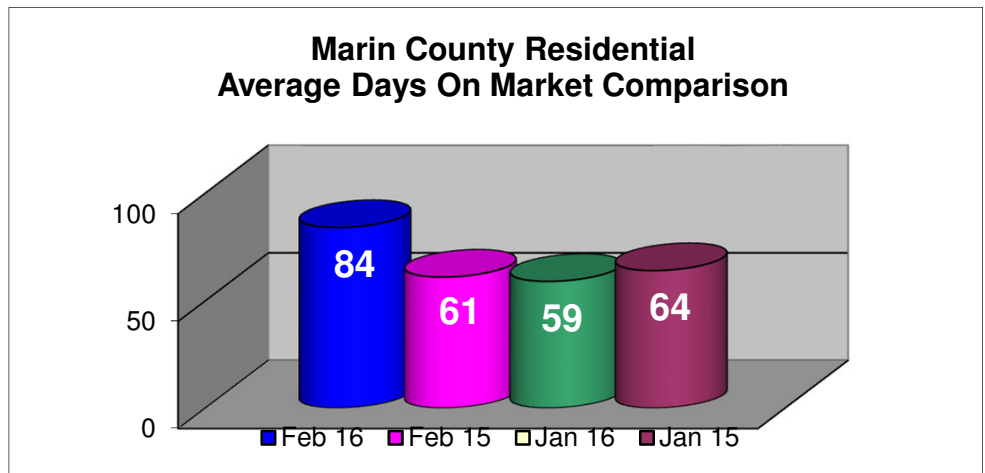

Marin County February 2016

In Comparison to:

- Jan 15
- Feb 15
- Jan 16

Statistics based on
Single Family
Residential, Condo/Co-Op,
Farms & Ranches and
Mobile/Floating Homes
sold in Marin County.

*Adjusted average does not include the high and low sales data.