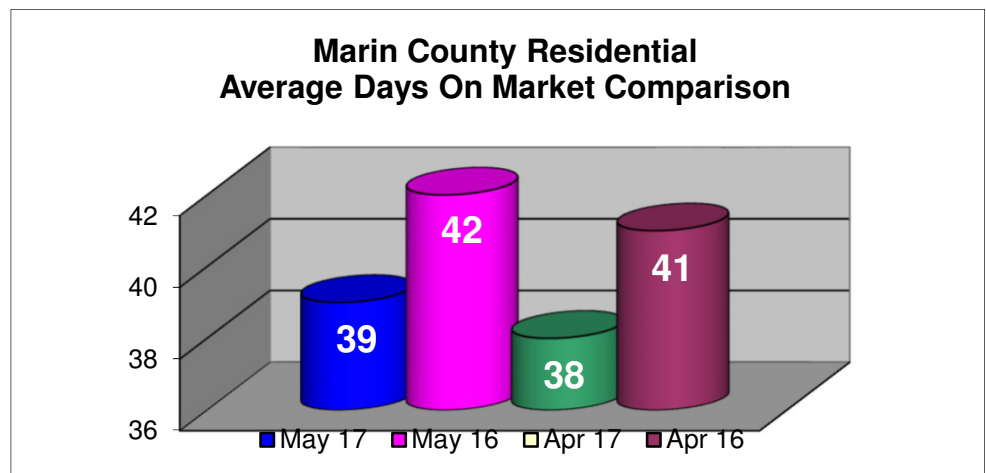

Marin County May 2017

In Comparison to:

- Apr 17
- May 16
- Apr 16

Statistics based on
Single Family
Residential, Condo/Co-Op,
Farms & Ranches and
Mobile/Floating Homes
sold in Marin County.

*Adjusted average does not include the high and low sales data.