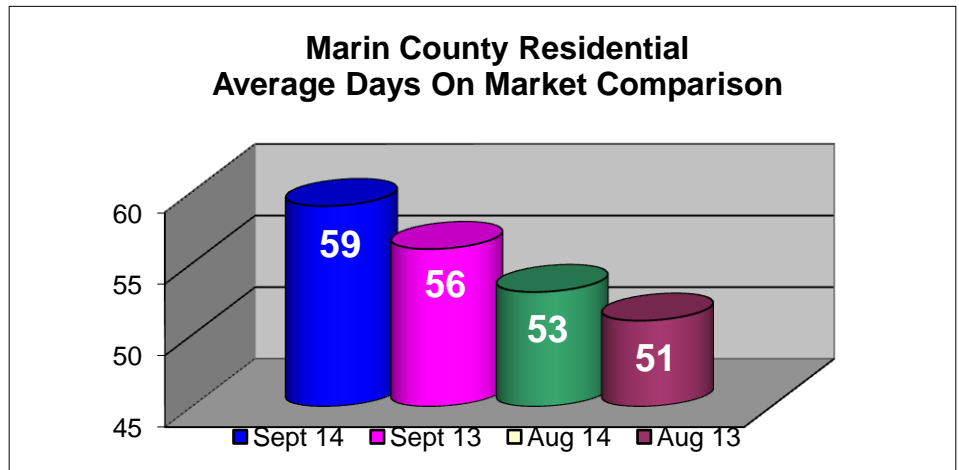

Marin County September 2014

In Comparison to:

- Aug 14
- Sept 13
- Aug 13

Statistics based on
Single Family
Residential, Condo/Co-Op,
Farms & Ranches and
Mobile/Floating Homes
sold in Marin County.

*Adjusted average does not include the high and low sales data.