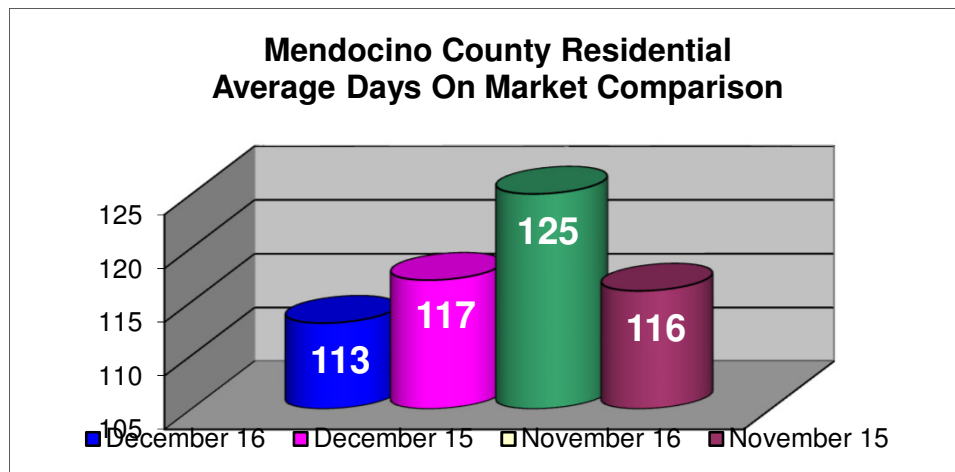

# Mendocino County November 2016

In Comparison to:

- November 16
- December 15
- November 15

Statistics based on  
Single Family  
Residential, Condo/Co-Op,  
Farms & Ranches and  
Mobile/Floating Homes  
sold in Mendocino County.

\*Adjusted average does not include the high and low sales data.

Bay Area Real Estate Information Services, Inc.

Statistics from BAREIS MLS® January 9, 2017

Information herein believed reliable but not guaranteed.