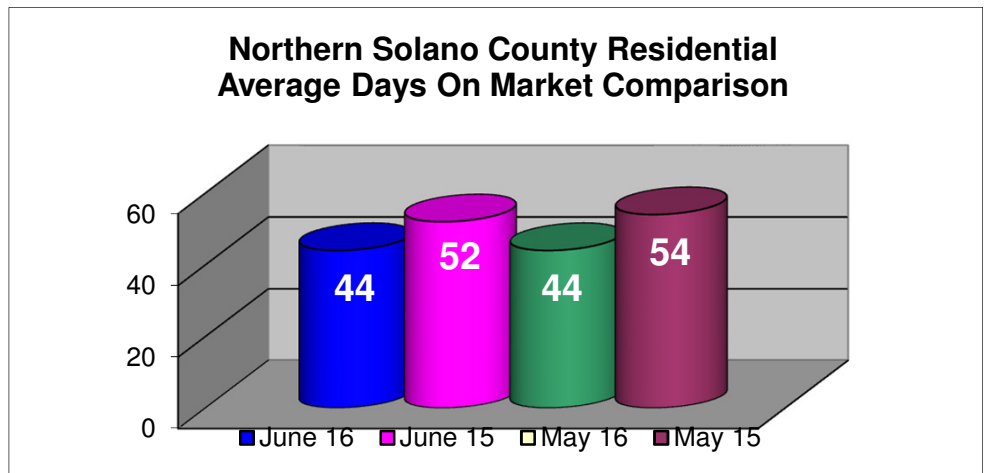

Statistics from BAREIS MLS® July 11, 2016

Information herein believed reliable but not guaranteed.

Copyright © 2009 by Bay Area Real Estate Information Services, Inc.