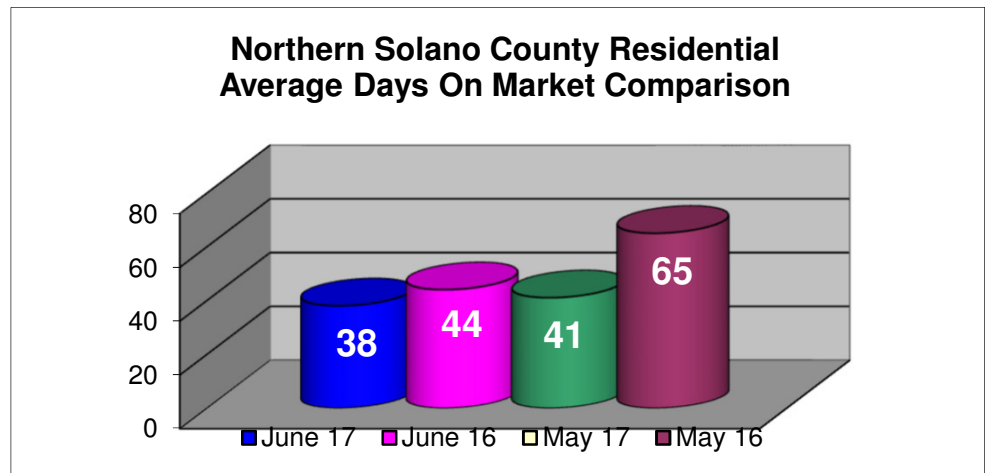

Statistics from BAREIS MLS® July 10, 2017

Information herein believed reliable but not guaranteed.

Copyright © 2009 by Bay Area Real Estate Information Services, Inc.