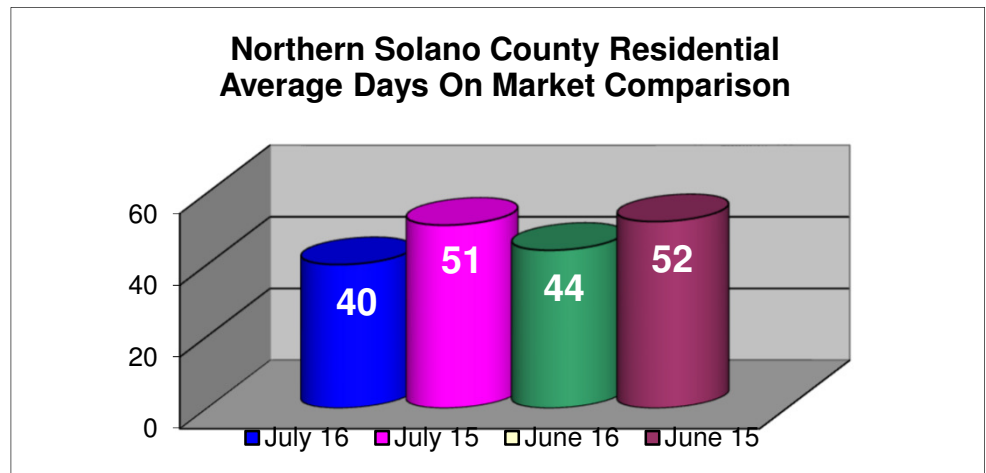

Statistics from BAREIS MLS® August 11, 2016

Information herein believed reliable but not guaranteed.

Copyright © 2009 by Bay Area Real Estate Information Services, Inc.

All rights reserved.