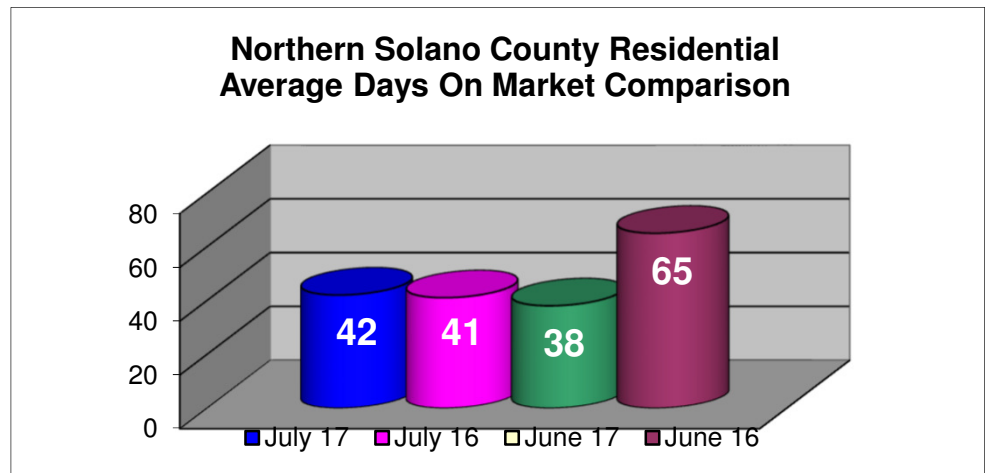

Statistics from BAREIS MLS® August 11, 2017

Information herein believed reliable but not guaranteed.

Copyright © 2009 by Bay Area Real Estate Information Services, Inc.

All rights reserved.