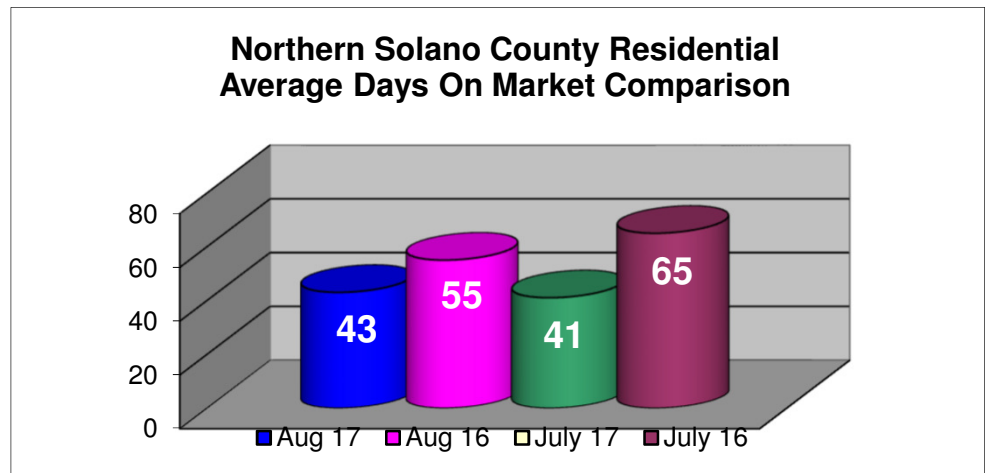

Statistics from BAREIS MLS® September 11, 2017

Information herein believed reliable but not guaranteed.

Copyright © 2009 by Bay Area Real Estate Information Services, Inc.

All rights reserved.