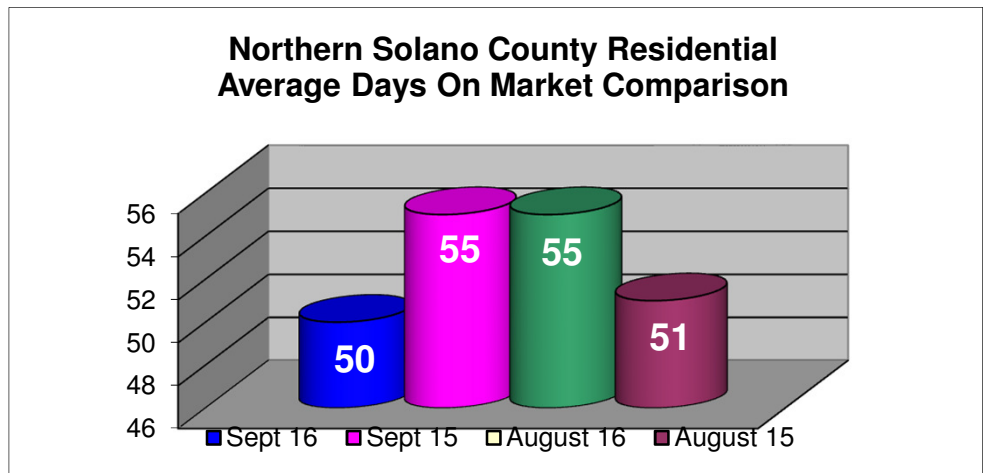

Statistics from BAREIS MLS® October 11, 2016

Information herein believed reliable but not guaranteed.

Copyright © 2009 by Bay Area Real Estate Information Services, Inc.

All rights reserved.