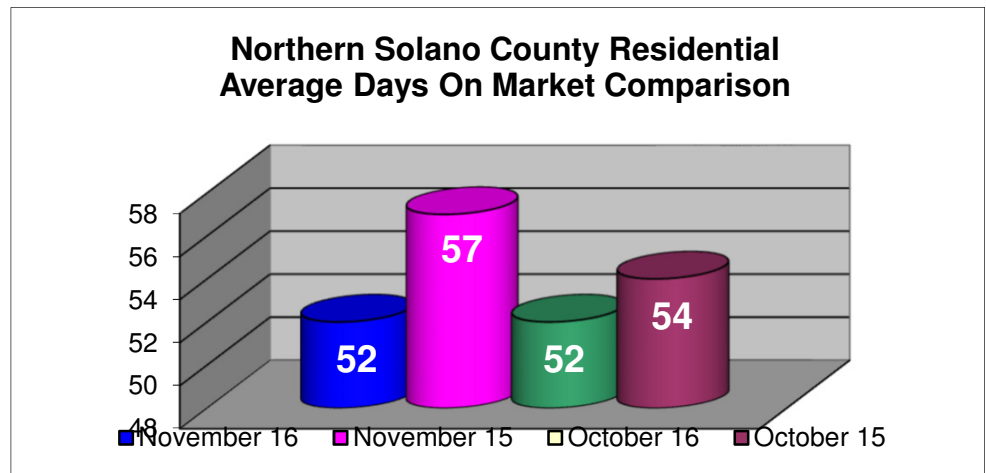

Statistics from BAREIS MLS® December 9, 2016

Information herein believed reliable but not guaranteed.

Copyright © 2009 by Bay Area Real Estate Information Services, Inc.

All rights reserved.