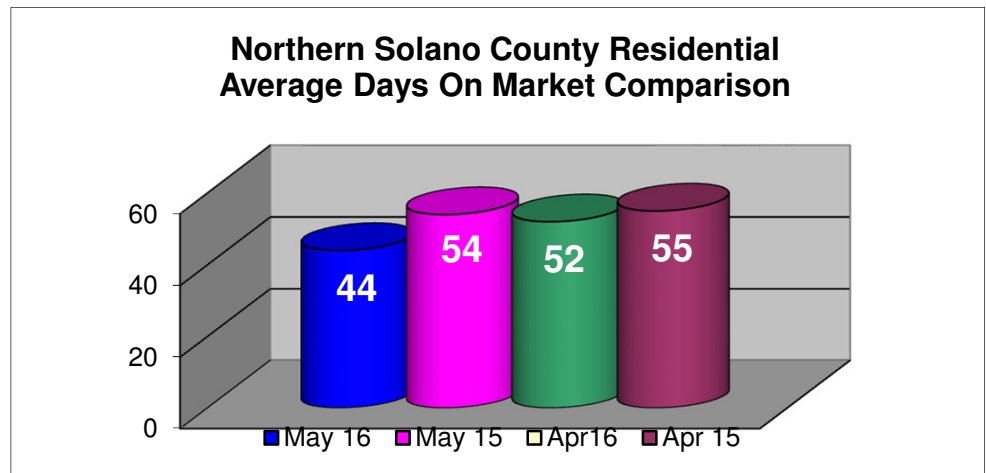

Statistics from BAREIS MLS® June 9, 2016

Information herein believed reliable but not guaranteed.

Copyright © 2009 by Bay Area Real Estate Information Services, Inc.