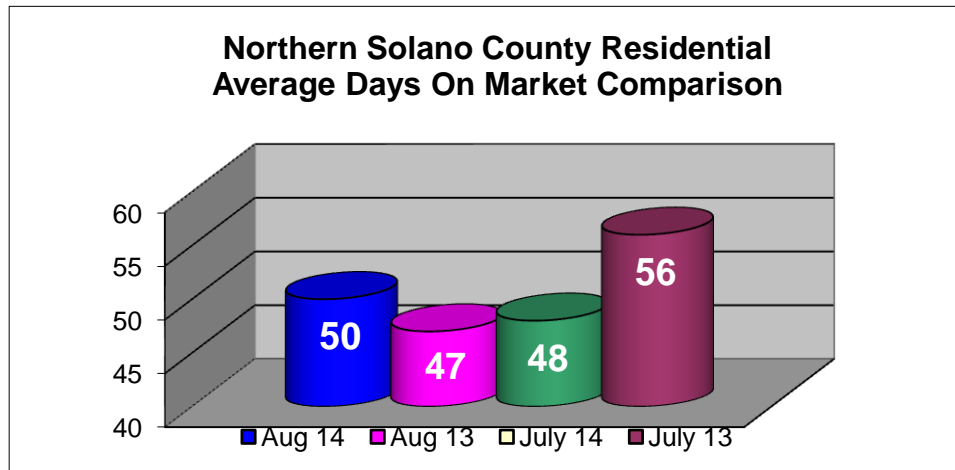

Statistics from BAREIS MLS® September 10, 2014

Information herein believed reliable but not guaranteed.

Copyright © 2009 by Bay Area Real Estate Information Services, Inc.