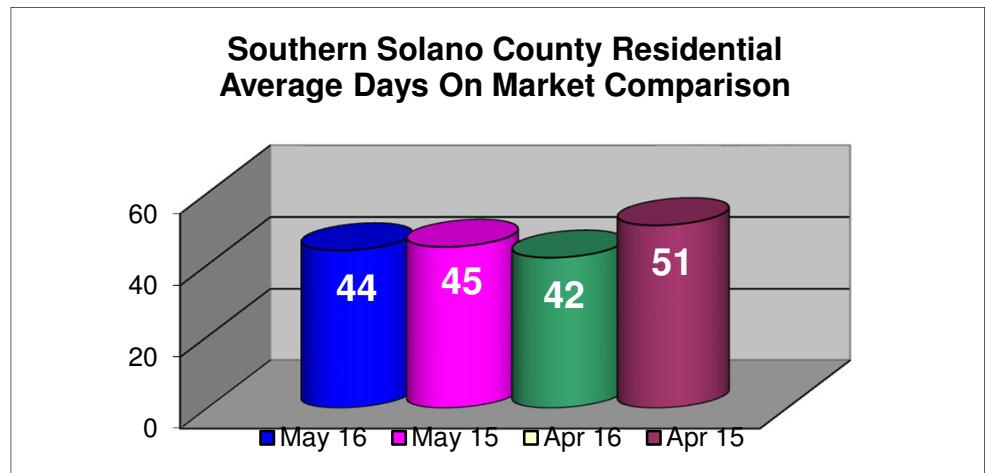

*Adjusted average does not include the high and low sales data.

Statistics from BAREIS MLS® June 9, 2016

Information herein believed reliable but not guaranteed.

Copyright © 2009 by Bay Area Real Estate Information Services, Inc.

All rights reserved.