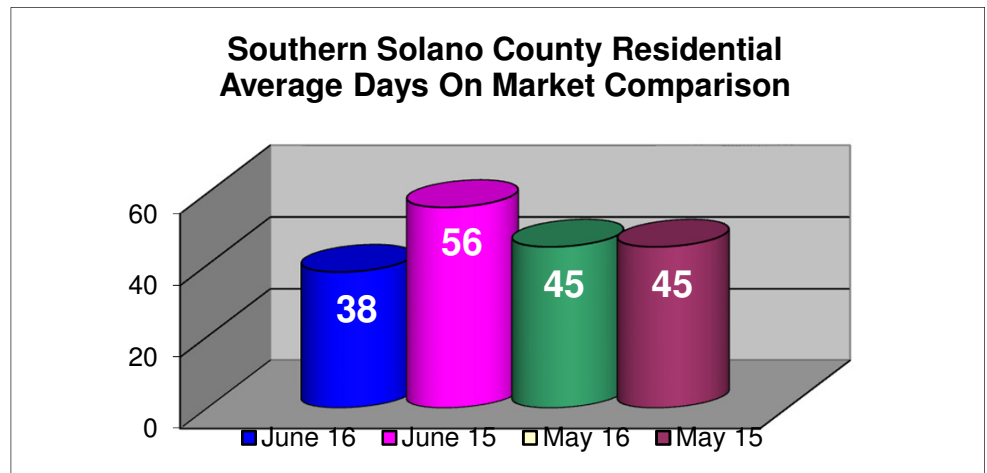

*Adjusted average does not include the high and low sales data.

Statistics from BAREIS MLS® July 11, 2016

Information herein believed reliable but not guaranteed.

Copyright © 2009 by Bay Area Real Estate Information Services, Inc.

All rights reserved.