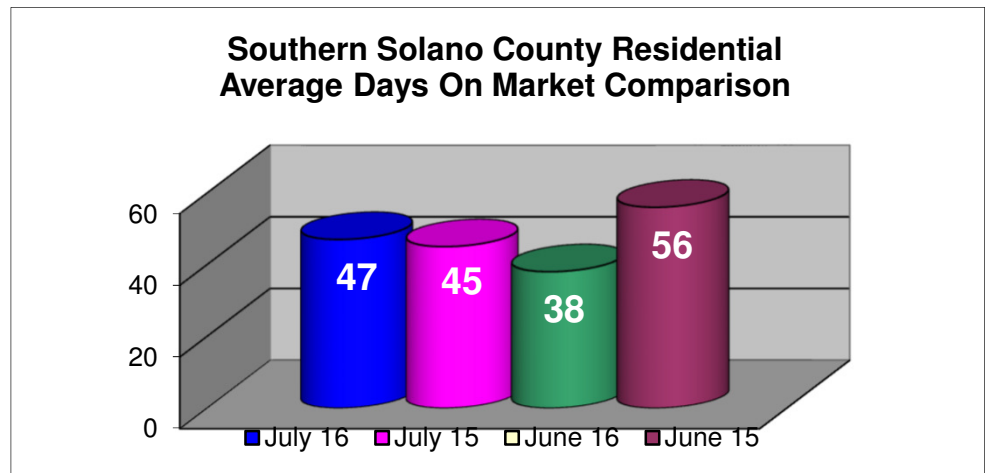

*Adjusted average does not include the high and low sales data.

Statistics from BAREIS MLS® August 12, 2016

Information herein believed reliable but not guaranteed.

Copyright © 2009 by Bay Area Real Estate Information Services, Inc.

All rights reserved.