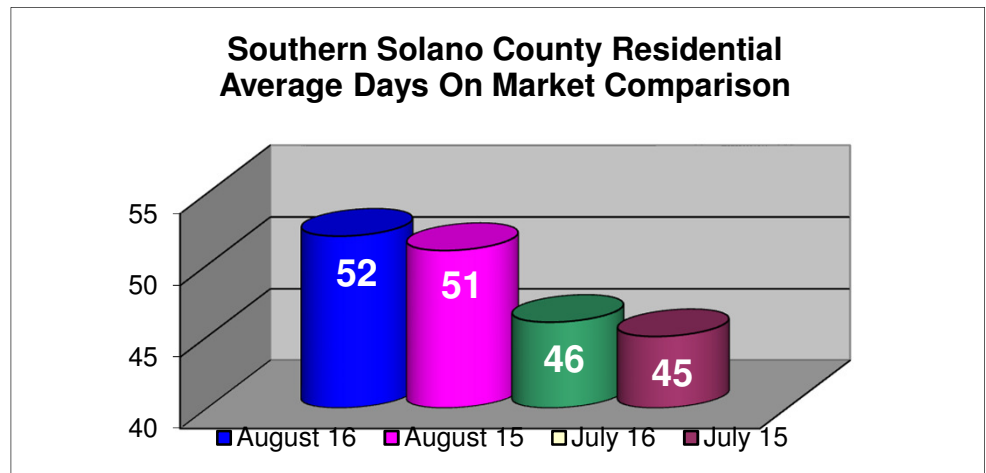

*Adjusted average does not include the high and low sales data.

Statistics from BAREIS MLS® September 13, 2016

Information herein believed reliable but not guaranteed.

Copyright © 2009 by Bay Area Real Estate Information Services, Inc.

All rights reserved.