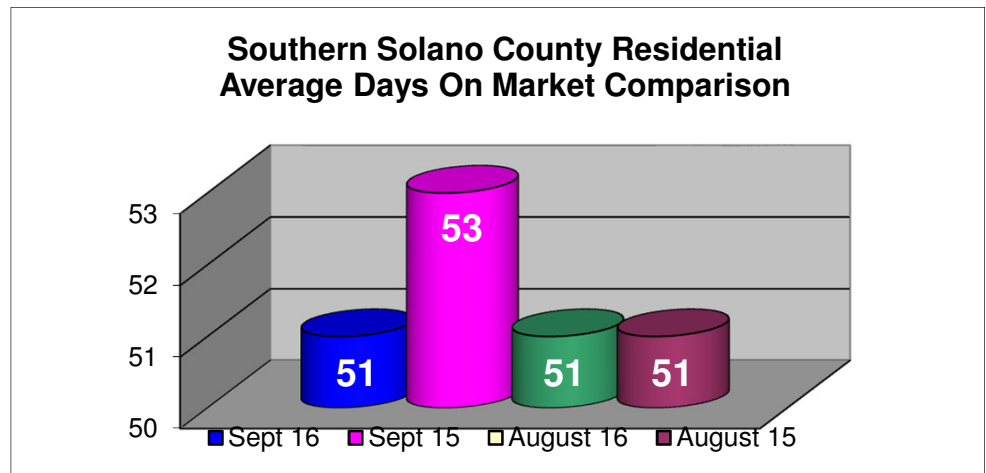

*Adjusted average does not include the high and low sales data.

Statistics from BAREIS MLS® October 12, 2016

Information herein believed reliable but not guaranteed.

Copyright © 2009 by Bay Area Real Estate Information Services, Inc.

All rights reserved.