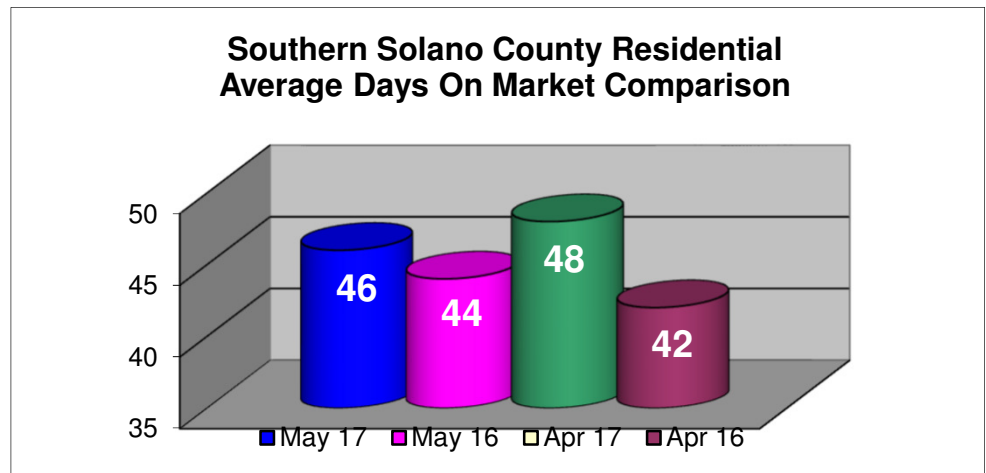

*Adjusted average does not include the high and low sales data.

Statistics from BAREIS MLS® June 13, 2017

Information herein believed reliable but not guaranteed.

Copyright © 2009 by Bay Area Real Estate Information Services, Inc.

All rights reserved.