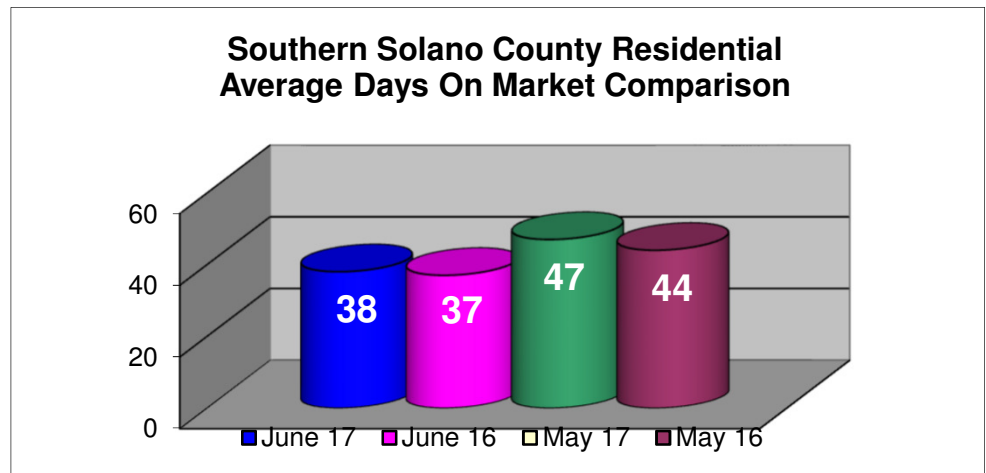

*Adjusted average does not include the high and low sales data.

Statistics from BAREIS MLS® July 10, 2017

Information herein believed reliable but not guaranteed.

Copyright © 2009 by Bay Area Real Estate Information Services, Inc.

All rights reserved.