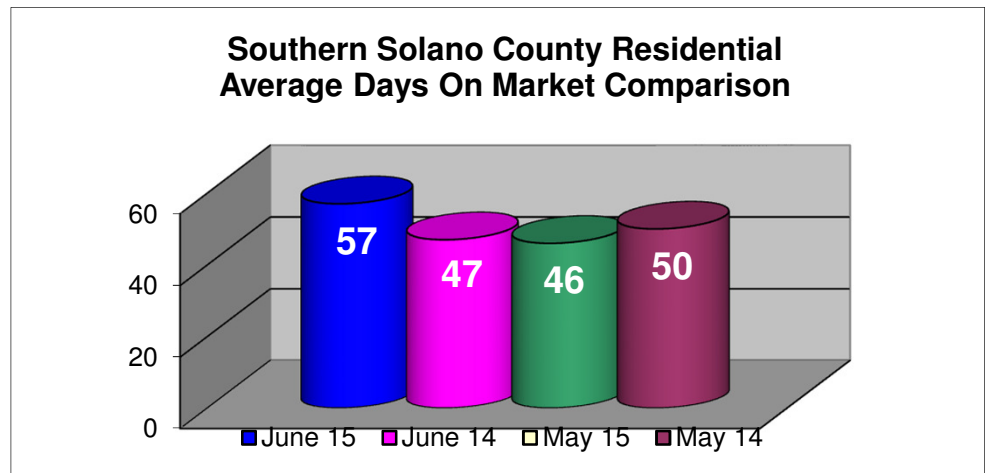

Statistics from BAREIS MLS® July 17, 2015

Information herein believed reliable but not guaranteed.

Copyright © 2009 by Bay Area Real Estate Information Services, Inc.

All rights reserved.