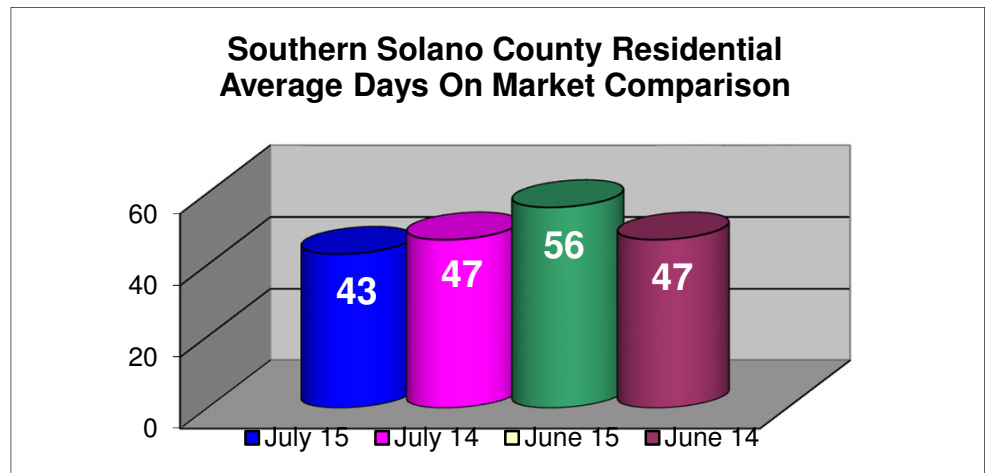

Statistics from BAREIS MLS® August 14, 2015

Information herein believed reliable but not guaranteed.

Copyright © 2009 by Bay Area Real Estate Information Services, Inc.

All rights reserved.