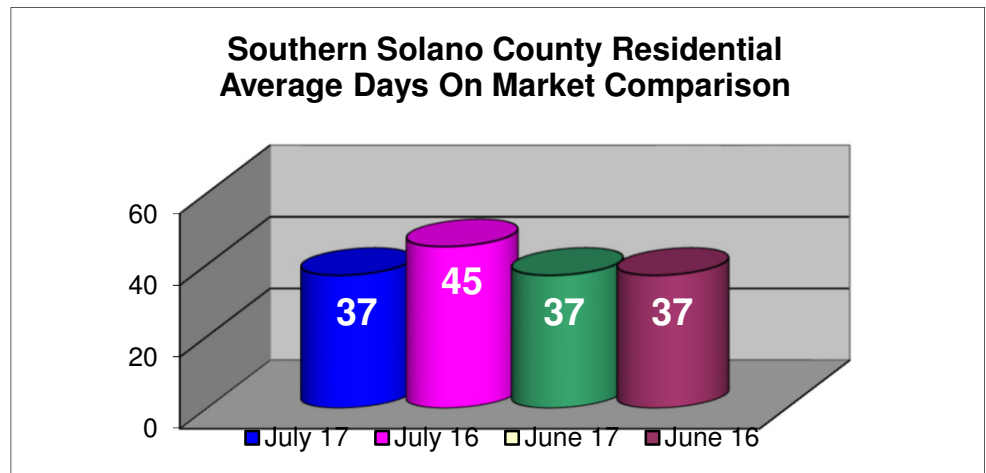

*Adjusted average does not include the high and low sales data.

Statistics from BAREIS MLS® August 11, 2017

Information herein believed reliable but not guaranteed.

Copyright © 2009 by Bay Area Real Estate Information Services, Inc.

All rights reserved.