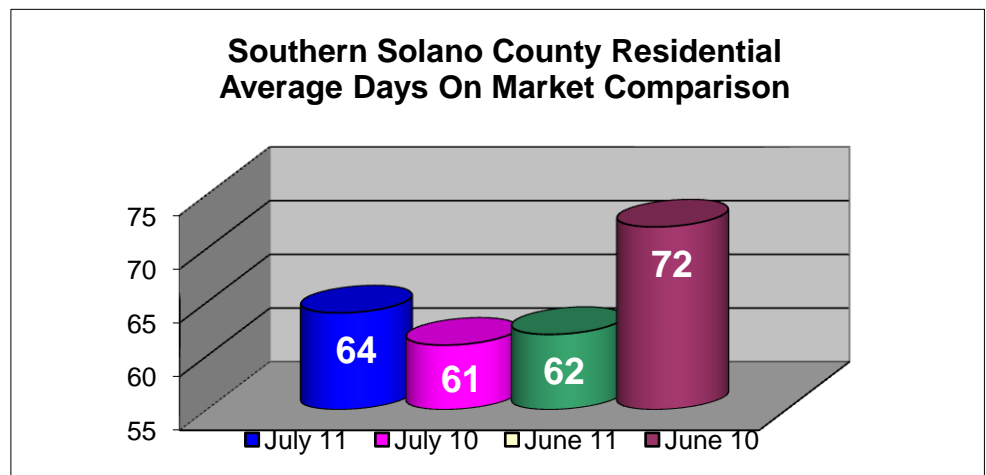

Bay Area Real Estate Information Services, Inc.

Statistics from BAREIS MLS® August 10, 2011

Information herein believed reliable but not guaranteed.

Copyright © 2009 by Bay Area Real Estate Information Services, Inc.

All rights reserved.