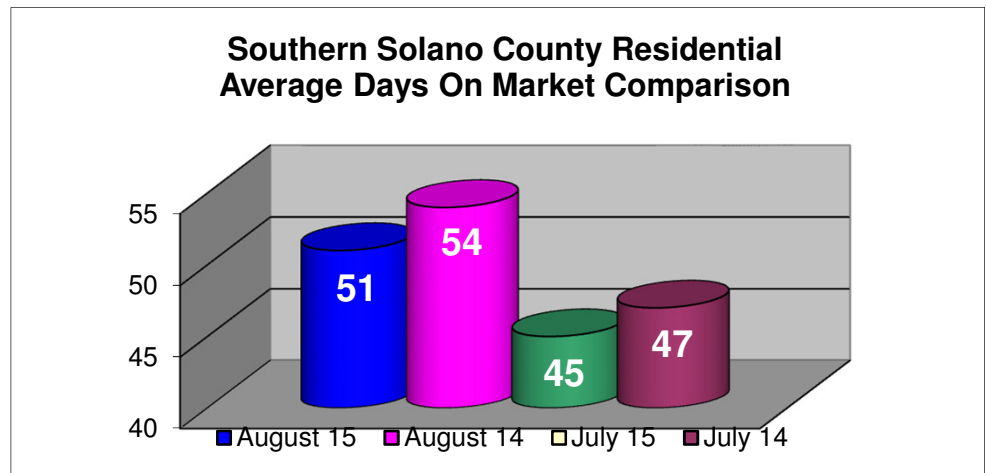

*Adjusted average does not include the high and low sales data.

Statistics from BAREIS MLS® September 10, 2015

Information herein believed reliable but not guaranteed.

Copyright © 2009 by Bay Area Real Estate Information Services, Inc.

All rights reserved.