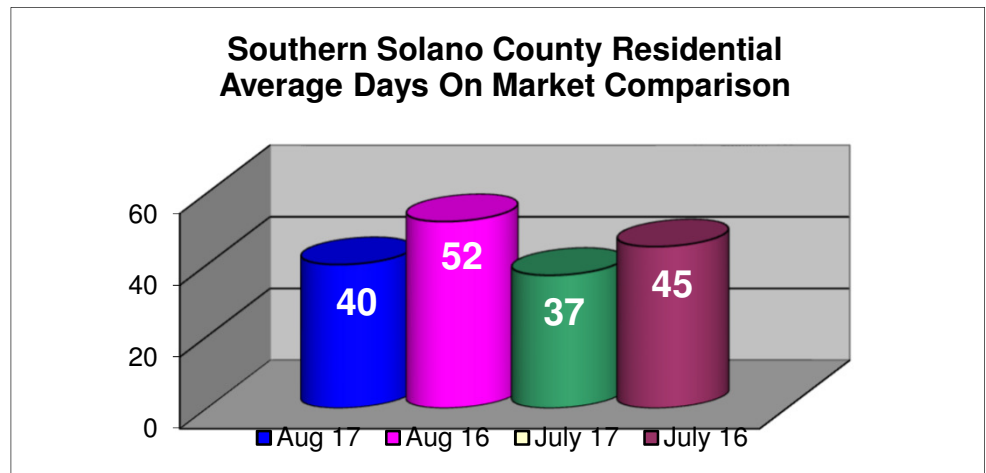

*Adjusted average does not include the high and low sales data.

Statistics from BAREIS MLS® September 12, 2017

Information herein believed reliable but not guaranteed.

Copyright © 2009 by Bay Area Real Estate Information Services, Inc.

All rights reserved.