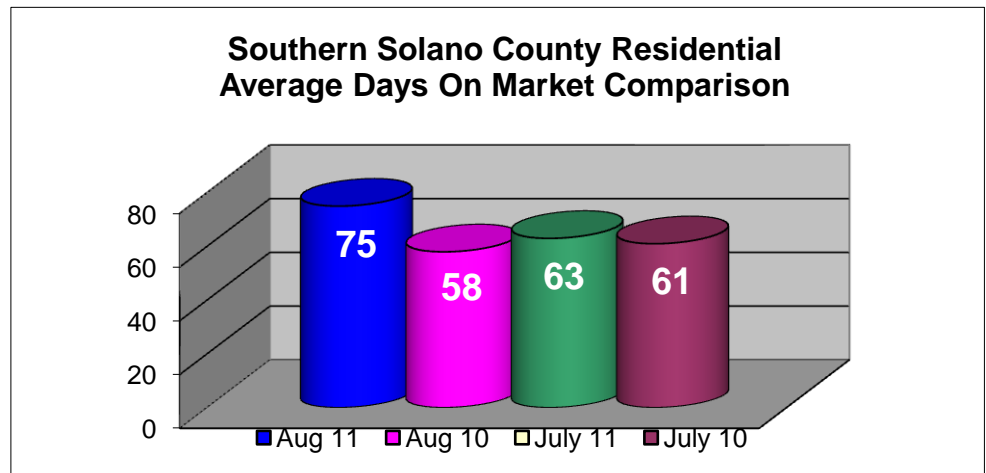

Bay Area Real Estate Information Services, Inc.

Statistics from BAREIS MLS® September 12, 2011

Information herein believed reliable but not guaranteed.

Copyright © 2009 by Bay Area Real Estate Information Services, Inc.

All rights reserved.