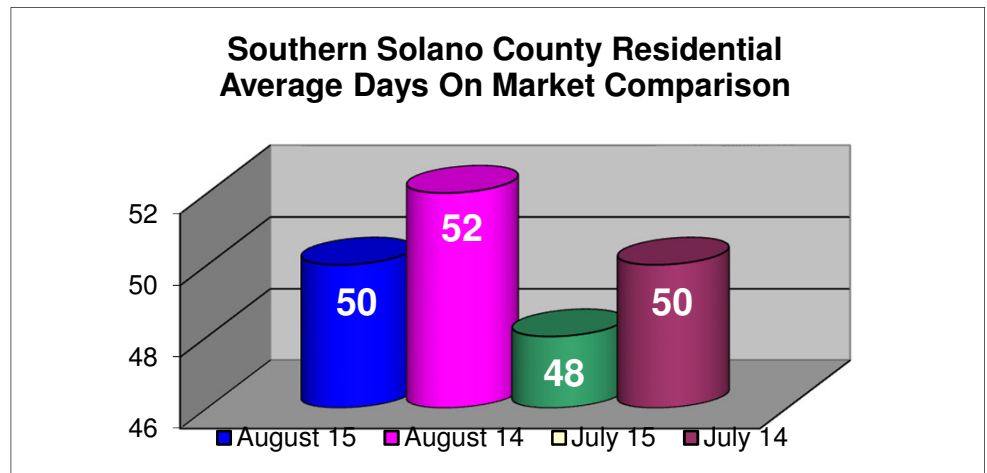

*Adjusted average does not include the high and low sales data.

Statistics from BAREIS MLS® October 14, 2015

Information herein believed reliable but not guaranteed.

Copyright © 2009 by Bay Area Real Estate Information Services, Inc.

All rights reserved.